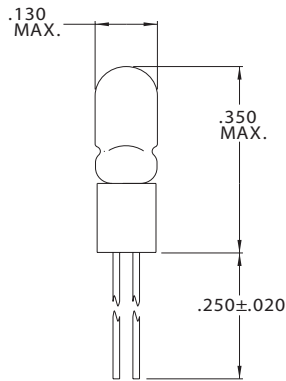

147 Central Avenue
 Hackensack, New Jersey 07601
 Tel: 201-489-8989 • Fax: 201-489-6911

CHICAGO MINIATURE LAMP, INC.
 WHERE INNOVATION COMES TO LIGHT

T-1 Sub-Midget Flange Base

Part Number	Design Voltage	Amps	MSCP	Life Hours	Filament Type
CM7234	5.0	.030	.030	16,000	C-2F
CM7235	5.0	.080	.150	3,000	C-2R
CM7236	5.0	.115	.200	5,000	C-2R
CM7237	5.0	.120	.200	5,000	C-2R
CM7238	5.0	.115	.100	10,000	C-2R
CM7239	5.0	.125	.250	5,000	C-2R
CM7250	5.0	.045	.040	10,000	C-2R
CM8022	5.0	.020	.030	10,000	C-2R
CM8605	5.0	.017	.005	10,000	C-2R
CM7240	10.0	.027	.100	10,000	C-2F
CM32	12.0	.060	.130	16,000	C-2F
CM22	14.0	.040	.130	10,000	C-2V
CM8112	14.0	.065	.150	10,000	C-2F
CM7241	18.0	.026	.150	10,000	C-2F
CM6839	28.0	.024	.130	4,000	CC-2F

T-1 Bi-Pin Base (.050")

Part Number	Design Voltage	Amps	MSCP	Life Hours	Filament Type
CM7252	1.25	.012	.004	1,000	C-6
CM7253	1.35	.220	.020	25,000	C-2R
CM7254	1.5	.015	.010	5,000	C-2R
CM7255	1.5	.075	.030	16,000	C-2R
CM7256	2.5	.015	.001	10,000	C-2R
CM7257	2.5	.320	.210	5,000	C-2R
CM7732	2.5	.100	.100	10,000	C-2R
CM3229	3.0	.015	.020	5,000	C-6
CM7258	3.0	.008	.001	16,000	C-2R
CM7259	3.0	.013	.001	16,000	C-2R
CM7260	3.0	.060	.030	100,000	C-2R
CM7261	3.0	.120	.150	16,000	C-2R
CM7022	5.0	.020	.030	10,000	C-2R
CM7262	5.0	.017	.005	10,000	C-2R
CM7263	5.0	.030	.030	16,000	C-2R
CM7264	5.0	.045	.040	10,000	C-2R
CM7265	5.0	.060	.150	5,000	C-2R
CM7266	5.0	.080	.150	15,000	C-2R
CM7267	5.0	.115	.200	5,000	C-2R
CM7268	5.0	.125	.250	5,000	C-2R
CM7270	5.0	.060	.030	60,000	C-2R
CM7271	5.0	.060	.050	40,000	C-2R