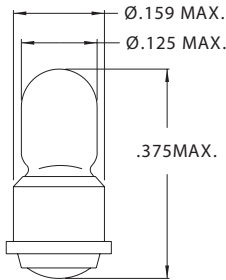

147 Central Avenue
 Hackensack, New Jersey 07601
 Tel: 201-489-8989 • Fax: 201-489-6911

CHICAGO MINIATURE LAMP, INC.
 WHERE INNOVATION COMES TO LIGHT

T-1 Sub-Midget Flange Base

Part Number	Design Voltage	Amps	MSCP	Life Hours	Filament Type
CM7234	5.0	.030	.030	16,000	C-2F
CM7235	5.0	.080	.150	3,000	C-2R
CM7236	5.0	.115	.200	5,000	C-2R
CM7237	5.0	.120	.200	5,000	C-2R
CM7238	5.0	.115	.100	10,000	C-2R
CM7239	5.0	.125	.250	5,000	C-2R
CM7250	5.0	.045	.040	10,000	C-2R
CM8022	5.0	.020	.030	10,000	C-2R
CM8605	5.0	.017	.005	10,000	C-2R
CM7240	10.0	.027	.100	10,000	C-2F
CM32	12.0	.060	.130	16,000	C-2F
CM22	14.0	.040	.130	10,000	C-2V
CM8112	14.0	.065	.150	10,000	C-2F
CM7241	18.0	.026	.150	10,000	C-2F
CM6839	28.0	.024	.130	4,000	CC-2F

T-1 Bi-Pin Base (.050")

Part Number	Design Voltage	Amps	MSCP	Life Hours	Filament Type
CM7252	1.25	.012	.004	1,000	C-6
CM7253	1.35	.220	.020	25,000	C-2R
CM7254	1.5	.015	.010	5,000	C-2R
CM7255	1.5	.075	.030	16,000	C-2R
CM7256	2.5	.015	.001	10,000	C-2R
CM7257	2.5	.320	.210	5,000	C-2R
CM7732	2.5	.100	.100	10,000	C-2R
CM3229	3.0	.015	.020	5,000	C-6
CM7258	3.0	.008	.001	16,000	C-2R
CM7259	3.0	.013	.001	16,000	C-2R
CM7260	3.0	.060	.030	100,000	C-2R
CM7261	3.0	.120	.150	16,000	C-2R
CM7022	5.0	.020	.030	10,000	C-2R
CM7262	5.0	.017	.005	10,000	C-2R
CM7263	5.0	.030	.030	16,000	C-2R
CM7264	5.0	.045	.040	10,000	C-2R
CM7265	5.0	.060	.150	5,000	C-2R
CM7266	5.0	.080	.150	15,000	C-2R
CM7267	5.0	.115	.200	5,000	C-2R
CM7268	5.0	.125	.250	5,000	C-2R
CM7270	5.0	.060	.030	60,000	C-2R
CM7271	5.0	.060	.050	40,000	C-2R